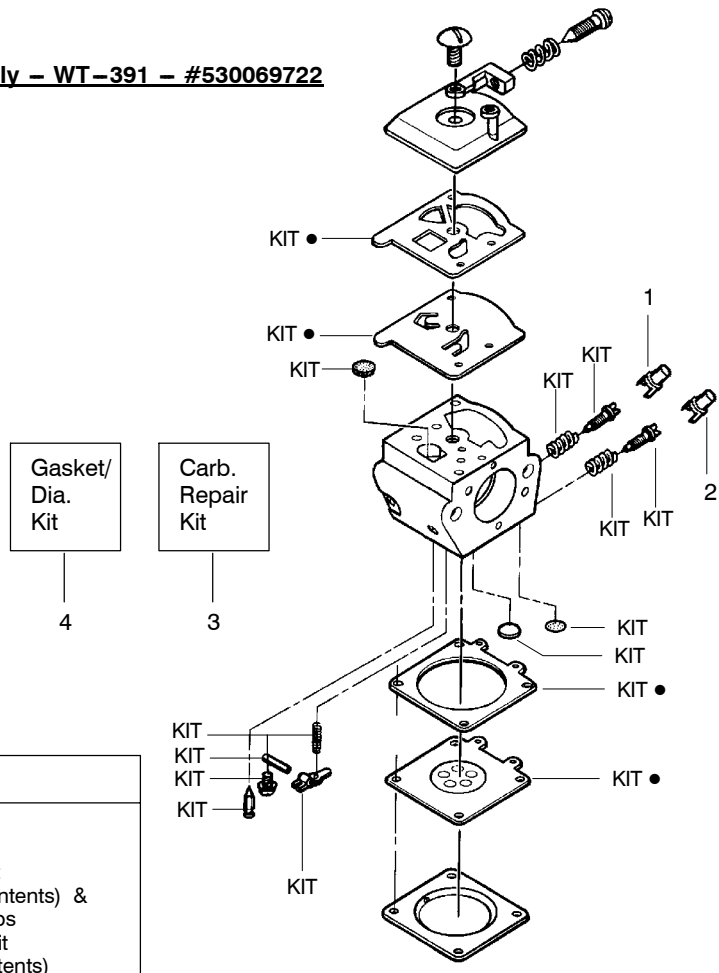

Carburetor Assembly – WT–391 – #530069722

Ref.	Part No.	Description
1.	530038479	Limiter Cap – High
2.	530038478	Limiter Cap – Low
3.	530069826	Carburetor Repair Kit (KIT= Indicates Contents) & Includes Limiter Caps
4.	530069844	Gasket/Diaphragm Kit (● = Indicates Contents)

Kit - Carburetor Assembly No. 530071621 - WT-625
Kit - Carburetor Assembly No. 530071820 - W-20
Kit - Carburetor Assembly No. 530071821 - WT-662

Note: No Repair kits are available for these carburetors