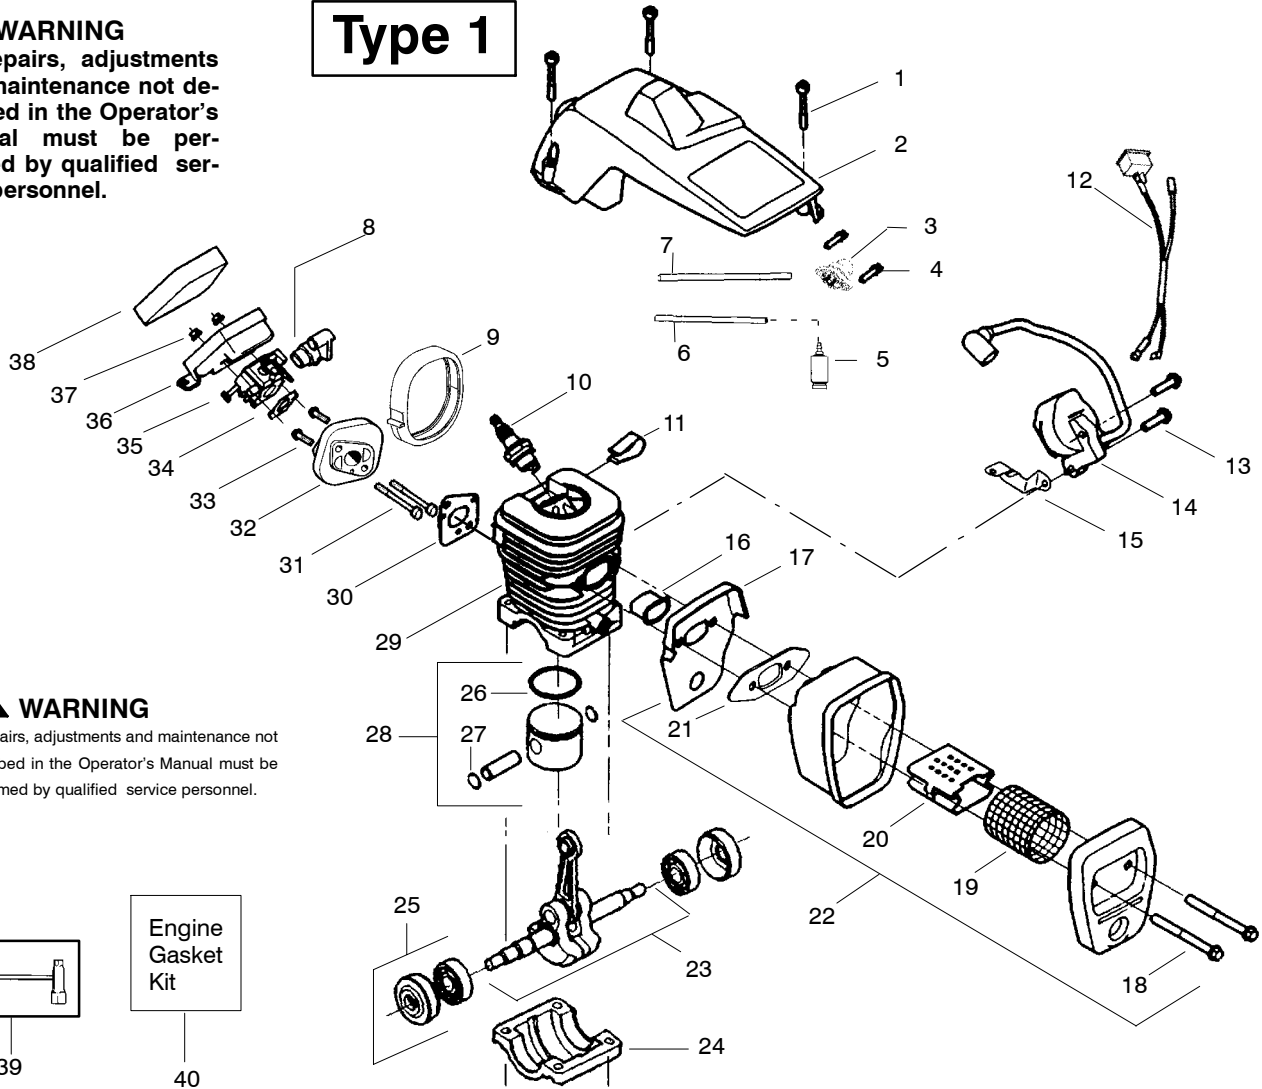

⚠ WARNING
All repairs, adjustments and maintenance not described in the Operator's Manual must be performed by qualified service personnel.

Type 1

⚠ WARNING
All repairs, adjustments and maintenance not described in the Operator's Manual must be performed by qualified service personnel.

Ref.	Part No.	Description	Ref.	Part No.	Description	Ref.	Part No.	Description
1.	530016153	Screw	19.	530036103	Screen-Spark	36.	530047604	Housing-Air Filter
2.	530056914	Shield-Cylinder	20.	530037813	Diffuser-Muffler	37.	530016101	Nut
3.	530047213	Assy-Air Purge	21.	530069608	Gasket-Muffler (kit)	38.	530037793	Air Filter - Foam
4.	530015780	Screw	22.	530047207	Assy-Muffler (Incl. 17-21)	39.	530031135	Wrench-Bar
5.	530095646	Assy-Fuel Pick-up	23.	530047062	Assy-Crankshaft	40.	530069608	Kit-Engine Gasket (incl. 34,30,21)
6.	530069247	Kit-Line Purge/Carb. (Small Dia)	24.	530037935	Cap-Crankcase			
7.	530069216	Kit-Line Purge/Tank (large line)	25.	530056363	Assy-Seal & Bearing			
8.	530035526	Grommet-Carb Adjust.	26.	530038729	Ring-Piston			
9.	530054144	Seal-Carb Adapter	27.	530015697	Retainer - Piston Pin			
10.	952030150	Spark Plug (RCJ-7Y)	28.	530071408	Kit-Piston - (incl. 26-27)			
11.	530016136	Clip-High Tension Lead	29.	530071412	Kit-Cylinder			
12.	530049117	Assy-Wire Harness (includes switch)	30.	530069608	Gasket-Carb. Adapter (kit)			
13.	530015814	Screw	31.	530016187	Screw			
14.	530039167	Module-Ignition	32.	530049700	Kit-Carb. Adapter			
15.	530047442	Strap-Ground	33.	530016386	Screw			
16.	530037652	Insulator-Heat	34.	530069608	Carb. Gasket (kit)			
17.	530049870	Back Plate-Muffler	35.	---	Kit-Carburetor			
18.	530016132	Screw		530069722	(WT-391)			
				530071621	(WT-625)			
								Not Shown
							530164553	Manual - (Scan)
							530163662	Manual - (Euro - I)
							530163663	Manual - (Euro - II)

↖ = NEW PART NUMBER FOR THIS IPL

* = REFER TO THE SERVICE REFERENCE INDICATED FOR MORE INFORMATION. (LOCATED AT END OF IPL)