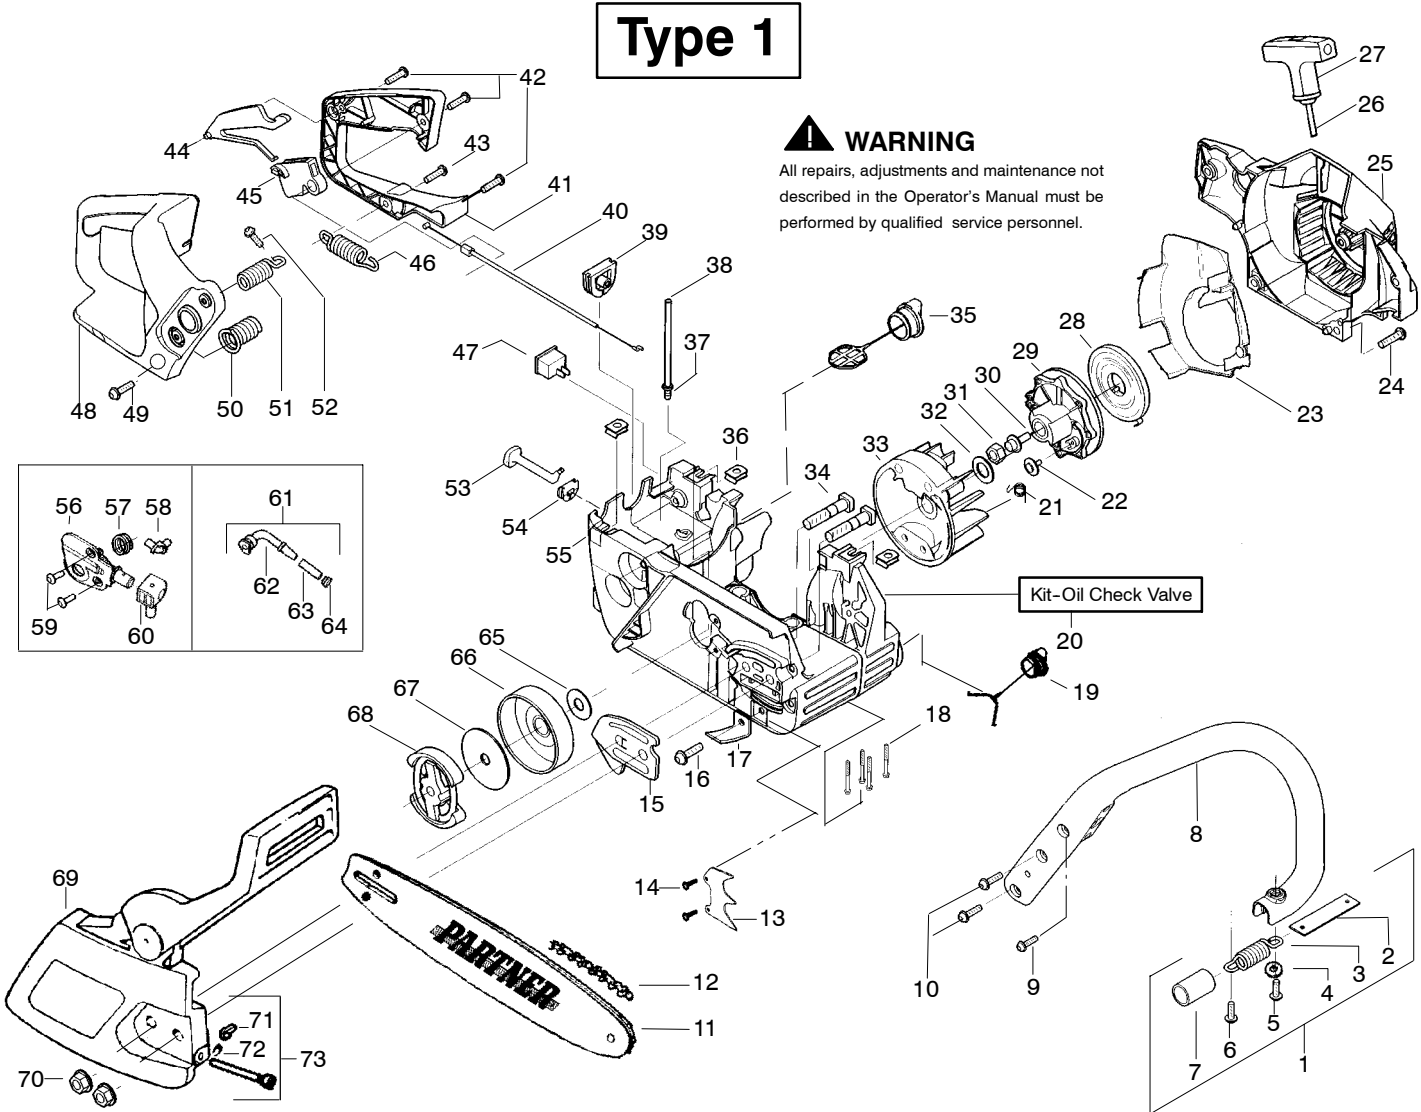

Type 1

⚠ WARNING
All repairs, adjustments and maintenance not described in the Operator's Manual must be performed by qualified service personnel.

Ref.	Part No.	Description	Ref.	Part No.	Description	Ref.	Part No.	Description
1.	530047963	Assy. - Isolator	27.	530056402	Handle - Starter	53.	530047605	Knob - Choke
2.	530047608	Strap - Limiter	28.	530027531	Spring - Recoil	54.	530049005	Grommet - Knob
3.	530042082	Spring - Isolator	29.	530037817	Pulley - Starter	55.	530056596	Assy - Chassis
4.	530015123	Washer	30.	530015920	Screw	56.	530071259	Kit - Oil Pump (Incls. 57,58,60)
5.	530016018	Screw	31.	530016134	Nut - Flywheel	57.	530037820	Gear - Worm Spring
6.	530015843	Screw	32.	530015127	Washer - Flywheel	58.	530049477	Elbow - Oil Pickup
7.	530036142	Sleeve - AV Spring	33.	530039209	Assy - Flywheel	59.	530016064	Screw
8.	530047583	Handle - Front	34.	530016133	Bolt - Bar	60.	530019206	Seal Block
9.	530015940	Screw	35.	530047192	Assy - Fuel Cap	61.	530047663	Assy - Oil Pickup (Incl. 62 - 64)
10.	530015814	Screw	36.	530015922	Nut - "U" - Type	62.	530038373	Pick - up Oiler
11.	530044898	Bar - 14"	37.	530023877	Fitting - fuel line	63.	530037821	Filter - Oil
12.	505369852	Chain 14"	38.	530069216	Kit - Fuel line (large)	64.	530030189	Plug - Oil Filter
13.	530014381	Kit - Assy Spike (incl.14)	39.	530047631	Grommet - Cable	65.	530015907	Washer - Thrust
14.	530015805	Screw	40.	530047602	Cable - Throttle	66.	530047061	Assy. - Clutch Drum w/bearing
15.	530038238	Plate - Bar Mounting	41.	530047581	Cover - Rear Handle	67.	530015611	Washer - Clutch
16.	530015814	Screw	42.	530015906	Screw	68.	530014949	Assy. Clutch
17.	530029850	Chain Catcher	43.	530015886	Screw	69.	530054739	Assy - Chain Brake
18.	530016132	Screw	44.	530036098	Lockout - Throttle	70.	530015917	Nut - Bar Mounting
19.	530010846	Assy - Oil Cap	45.	530036097	Trigger - Throttle	71.	530015826	Pin - Retainer
20.	530071666	Kit - Oil Check Valve	46.	530042082	Spring	72.	530038593	Retainer
21.	530023817	Spring - Starter Dog	47.	530069572	Kit - Switch	73.	530069611	Kit - Bar Adjust
22.	530016080	Screw	48.	530047582	Handle - Rear			
23.	530055723	Baffle - Air	49.	530015814	Screw			
24.	530015892	Screw	50.	530053274	Assy. Isolator - lower			
25.	530056333	Housing - Fan	51.	530071385	Kit - Isolator (Upper)			
26.	530069232	Kit - Rope	52.	530015875	Screw			