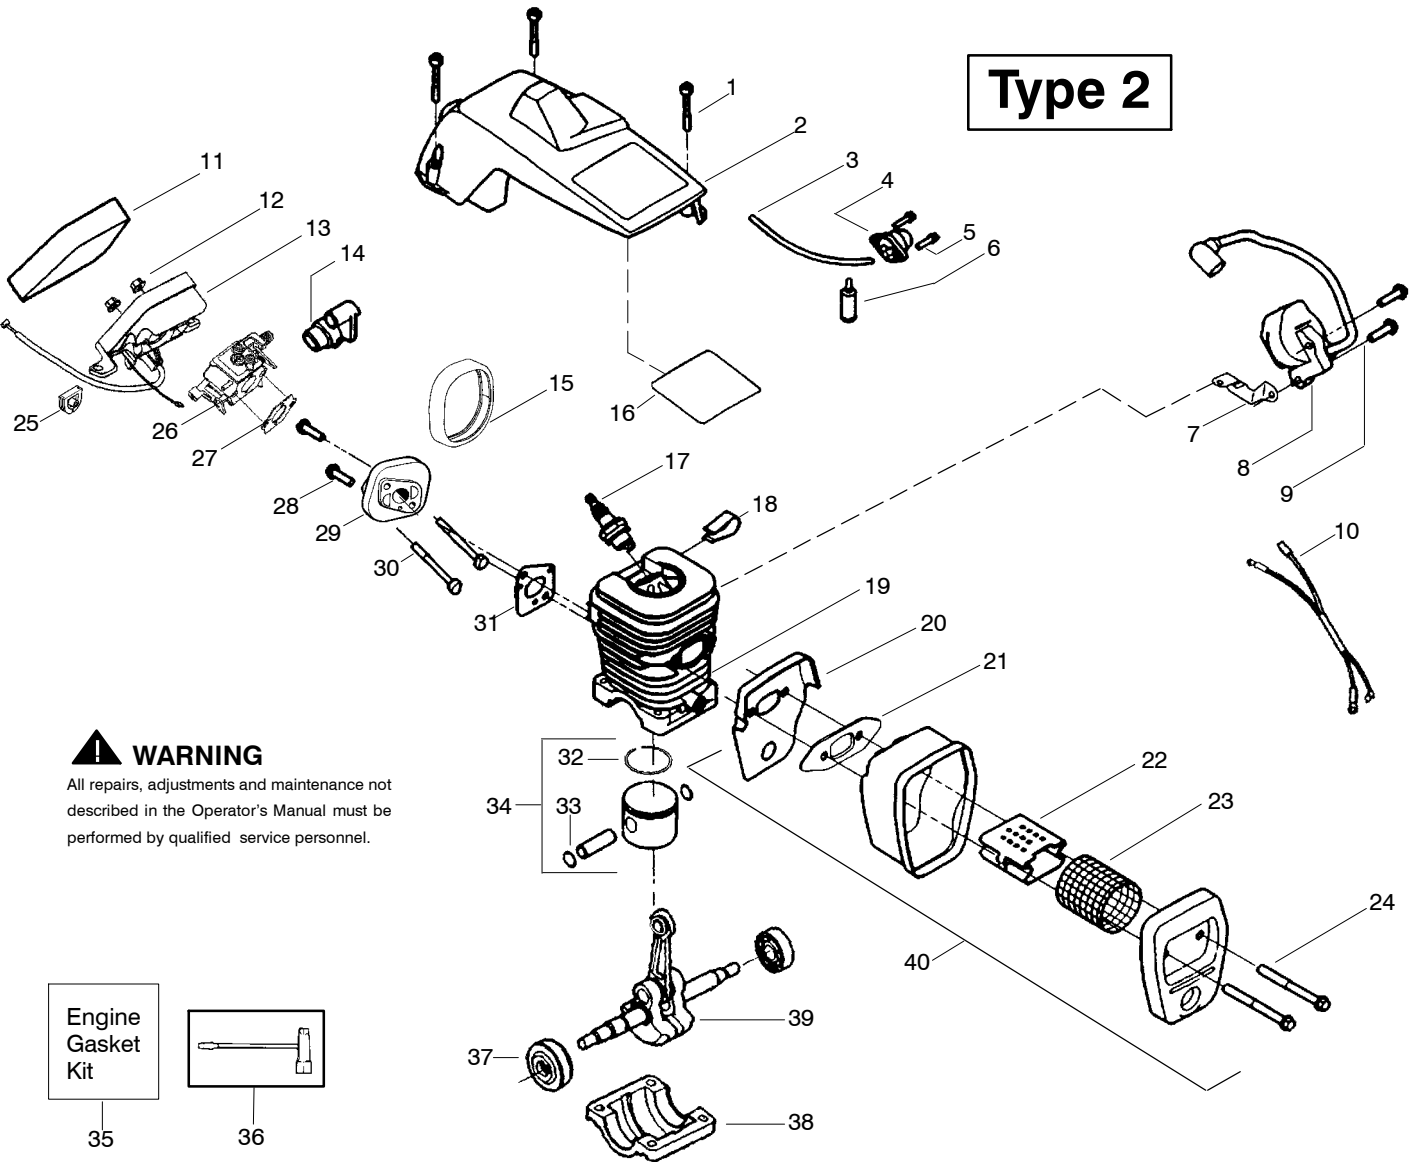

WARNING

All repairs, adjustments and maintenance not described in the Operator's Manual must be performed by qualified service personnel.

Ref.	Part No.	Description	Ref.	Part No.	Description	Ref.	Part No.	Description
1.	530016153	Screw	19.	530012550	Cylinder	35.	530069608	Kit- Engine Gasket (Incl. 21, 27 & 31)
2.	530055638	Assy-Cylinder Shield (includes # 16)	20.	530049870	Backplate-Muffler	36.	530031135	Bar Wrench
3.	530069247	Kit-Fuel Line (Small)	21.	530069608	Gasket-Muffler(kit)	37.	530056363	Assy-Seal & Bearing
4.	530071835	Kit-Air Purge (incl. #5)	22.	530037813	Diffuser-Muffler	38.	530037935	Cap-Crankcase
5.	530015780	Screw	23.	530036103	Screen-Spark	39.	530047062	Assy-Crankshaft
6.	530095646	Assy-Fuel Pick-up	24.	530016132	Bolt-Muffler	40.	530047207	Assy-Muffler (Incl. 20-24)
7.	530047442	Strap-Ground	25.	530047631	Grommet-Throttle Cable			Not Shown
8.	530039198	Ignition Module	26.	---	Kit-Carburetor			
9.	530015814	Screw		530071820	Zama (W-20)			
10.	530057475	Assy-Wire Harness		530071821	Walbro (WT-662)			
11.	530037793	Foam-Air Filter	27.	530069608	Gasket-Carb. (kit)			Manuals
12.	530016101	Nut	28.	530016386	Screw		530164904	(Scan)
13.	530057702	Assy-Air Box	29.	530049700	Carb. Adapter		530164905	(Euro I)
14.	530035526	Grommet-Carb Adjust	30.	530016187	Screw		530164906	(Euro II)
15.	530054144	Seal-Carb Adapter	31.	530069608	Gasket- Adaptor(kit)		530165161	(Euro III)
16.	530055698	Reflector-Heat	32.	530038729	Ring-Piston		530165162	(Euro IV)
17.	952030150	Spark Plug (RCJ-7Y)	33.	530015697	Retainer-Piston Pin		530165163	(Euro V)
18.	530016136	Clip-High Tension Lead	34.	530071408	Kit-Piston (Incl. 32 & 33)		530165164	(Turkish)
							530164921	(Russian)

✓ = NEW PART NUMBER FOR THIS IPL

★ = REFER TO THE SERVICE REFERENCE INDICATED FOR MORE INFORMATION. (LOCATED AT END OF IPL)