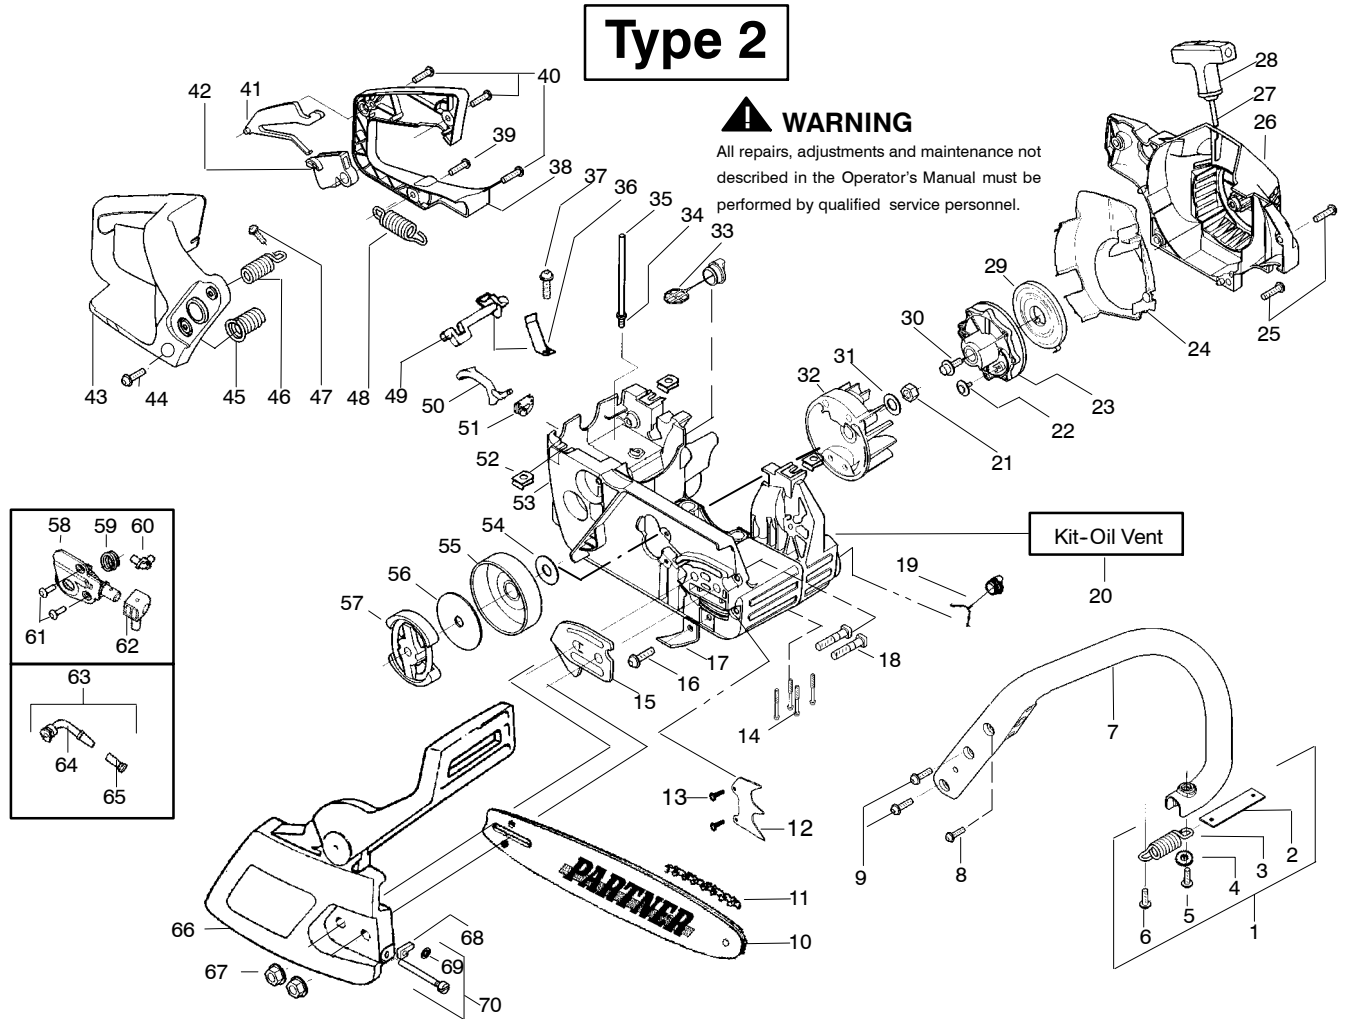

Type 2

⚠ WARNING

All repairs, adjustments and maintenance not described in the Operator's Manual must be performed by qualified service personnel.

Ref.	Part No.	Description	Ref.	Part No.	Description	Ref.	Part No.	Description
1.	530047963	Assy.-Isolator	28.	530056402	Handle-Starter	55.	530047061	Assy.-Clutch Drum w/bearing
2.	530047608	Limiter Strap	29.	530027531	Spring-Recoil	56.	530015611	Washer-Clutch
3.	530042082	Spring-Isolator	30.	530015920	Screw	57.	530014949	Assy. Clutch
4.	530015158	Washer	31.	530015127	Washer-Flywheel	58.	530071259	Kit - Oil Pump (incl. 59,60,62)
5.	530016018	Screw	32.	530039187	Assy-Flywheel	59.	530037820	Gear-Worm Spring
6.	530015843	Screw	33.	530047192	Assy-Fuel Cap	60.	530049477	Elbow-Oil Pickup
7.	530047583	Front Handle	34.	530023877	Fitting-fuel line	61.	530016064	Screw
8.	530015940	Screw	35.	530069216	Kit-Fuel line (large)	62.	530019206	Seal Block
9.	530015814	Screw	36.	530016149	Spring-Switch	63.	530047663	Assy-Oil Pick-up (Incl. 64,65)
10.	530044898	Bar - 14"	37.	530015775	Screw	64.	530038373	Pick-up Oiler
	530044899	Bar - 16"	38.	530047581	Cover-Rear Handle	65.	530056533	Filter-Oil
11.	505369852	Chain - 14"	39.	530015886	Screw	66.	530054739	Assy.-Chain Brake
	505369856	Chain - 16"	40.	530015906	Screw	67.	530015917	Nut-Bar Mounting
12.	530014381	Kit-Spike (Incl. 13)	41.	530036098	Throttle Lockout	68.	530015826	Pin-Bar Adjust
13.	530016439	Screw	42.	530036097	Trigger-Throttle	69.	530038593	Retainer
14.	530016132	Screw	43.	530047582	Handle - Rear	70.	530069611	Kit-Bar Adjusting (incl. # 68,69)
15.	530038238	Plate-Bar Mount.	44.	530015814	Screw			
16.	530015814	Screw	45.	530053274	Assy Isolator-lower			
17.	530029850	Chain Catcher	46.	530071385	Kit-Isolator (Upper)			
18.	530016133	Bolt-Bar	47.	530015875	Screw			
19.	530057236	Assy-Oil Cap	48.	530042082	Spring-Isolator			
20.	530071666	Kit-Oil Vent	49.	530057473	Lever-Switch			
21.	530016134	Nut-Flywheel	50.	530057474	Lever-Choke			
22.	530016080	Screw	51.	530049005	Grommet-Knob			
23.	530037817	Starter Pulley	52.	530015922	Nut-"U"-Type			
24.	530055723	Baffle-Air	53.	530058733	Kit-Chassis Assy. fuel lines and caps)			
25.	530015892	Screw	54.	530015907	Washer-Thrust			
26.	530056333	Housing-Fan						
27.	530069232	Kit - Rope						

↖ = NEW PART NUMBER FOR THIS IPL

★ = REFER TO THE SERVICE REFERENCE INDICATED FOR MORE INFORMATION. (LOCATED AT END OF IPL)